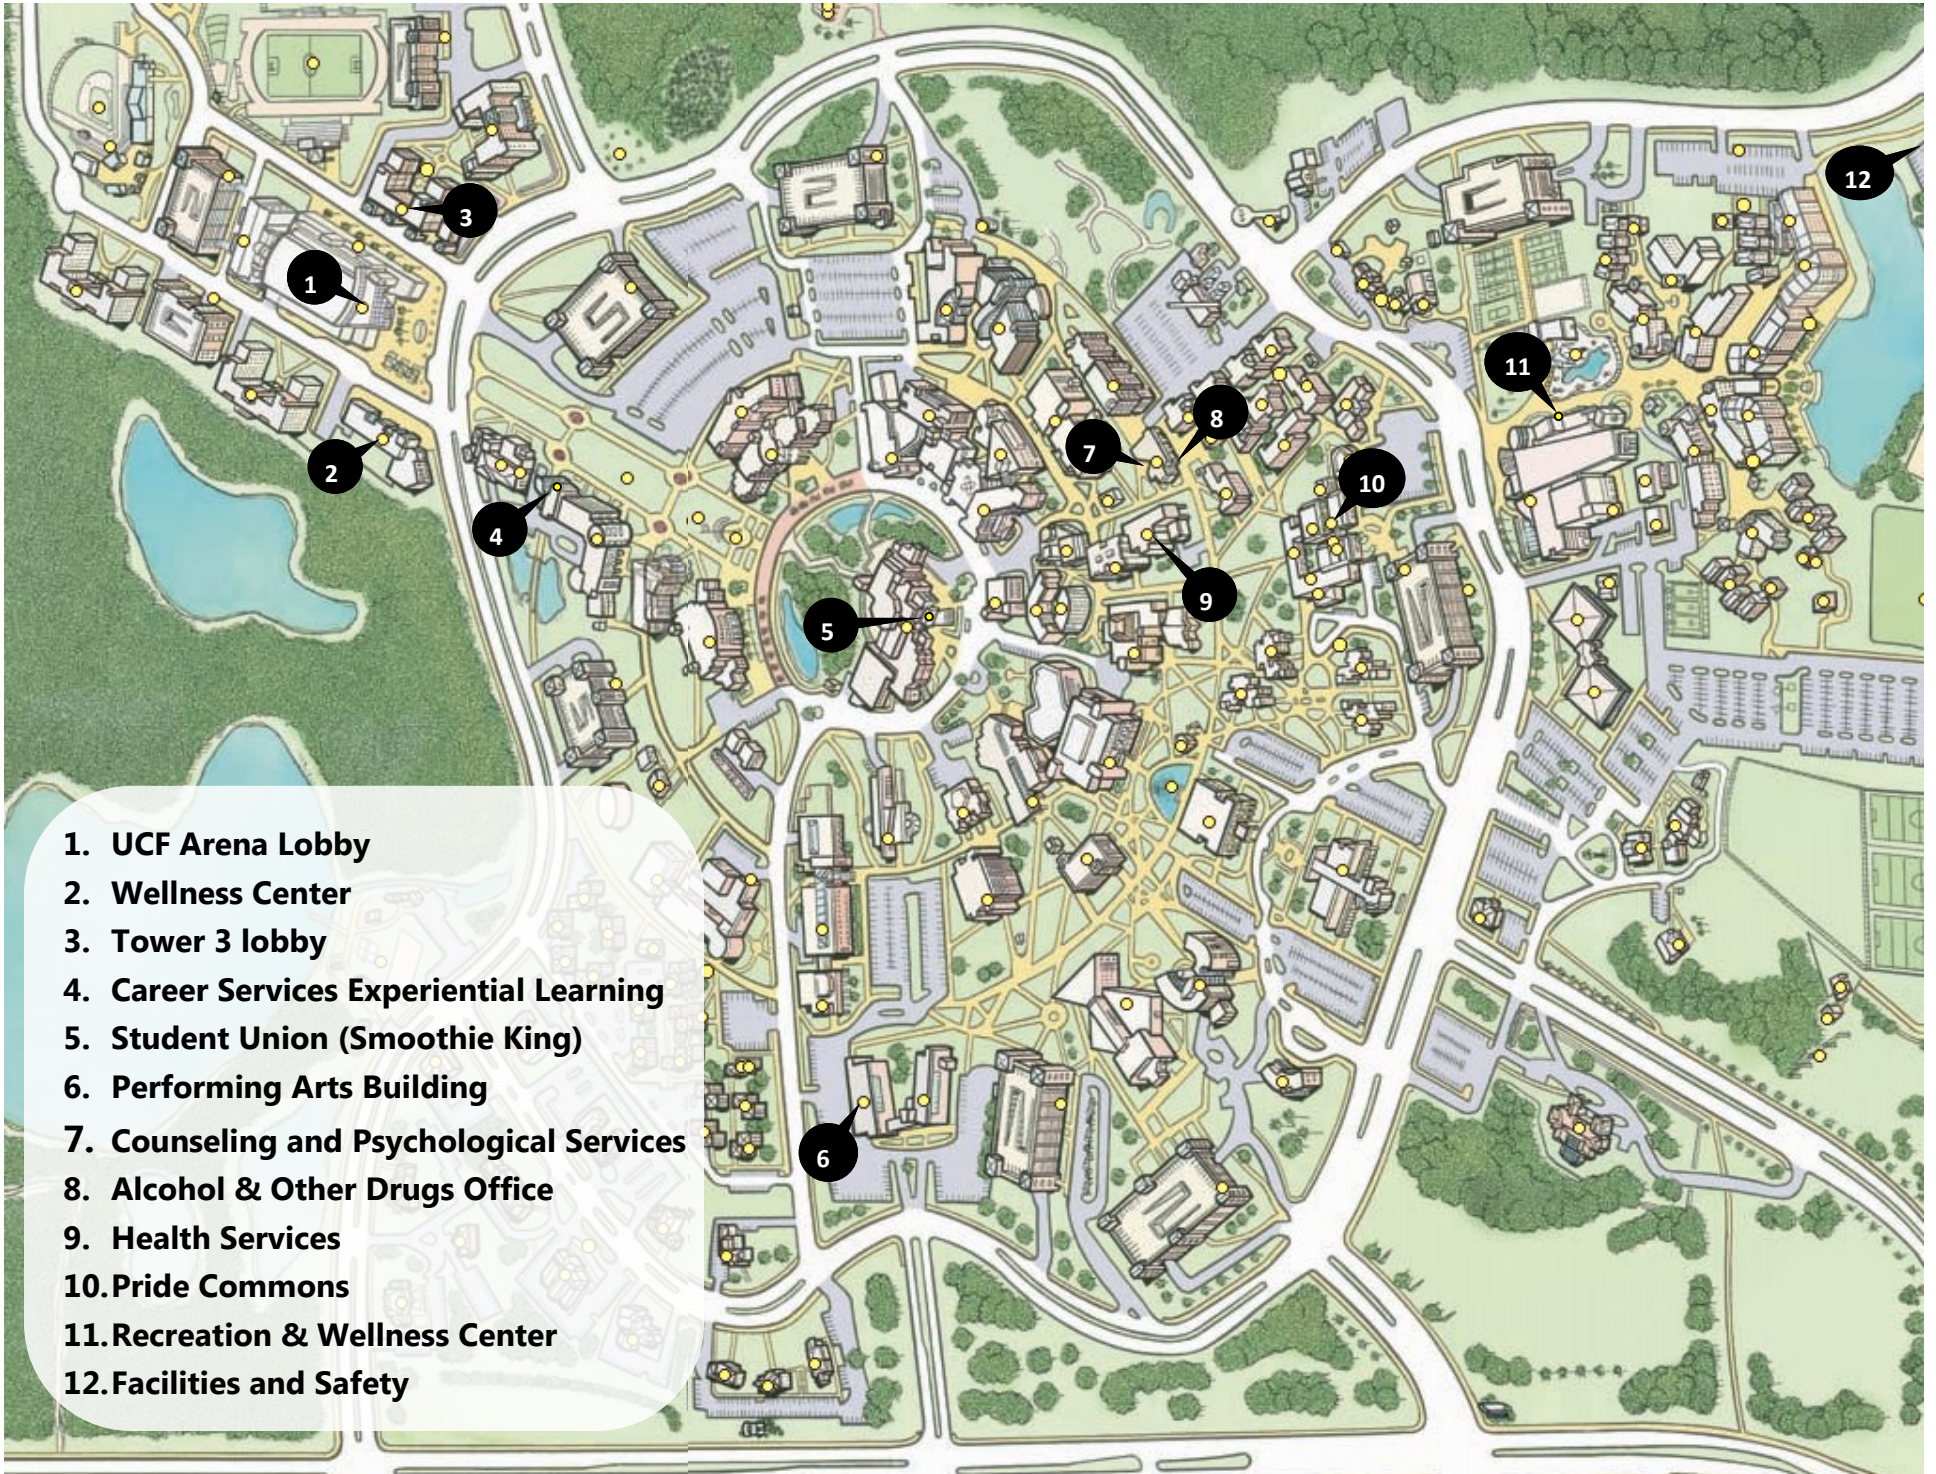

LGBTQ+ Services, SDES and the Office of Diversity Initiatives has identified 12 family/gender-neutral restrooms across campus.

LOCATIONS

1. UCF Arena Lobby
2. Wellness Center
3. Tower 3 lobby
4. Career Services Experiential Learning
5. Student Union (Smoothie King)
6. Performing Arts Building
7. Counseling and Psychological Services
8. Alcohol & Other Drugs Office
9. Health Services
10. Pride Commons
11. Recreation & Wellness Center
12. Facilities and Safety

PRIDE COMMONS

Ferrell Commons 151

407-823-3082

LGBTQ+ GUIDE TO CAMPUS

LGBTQ.sdes.ucf.edu/resources

SAFE ZONE PROGRAM

safezone.sdes.ucf.edu

 /UCFLGBTQ

Gender Neutral

Restrooms

1. UCF Arena Lobby
2. Wellness Center
3. Tower 3 lobby
4. Career Services Experiential Learning
5. Student Union (Smoothie King)
6. Performing Arts Building
7. Counseling and Psychological Services
8. Alcohol & Other Drugs Office
9. Health Services
10. Pride Commons
11. Recreation & Wellness Center
12. Facilities and Safety