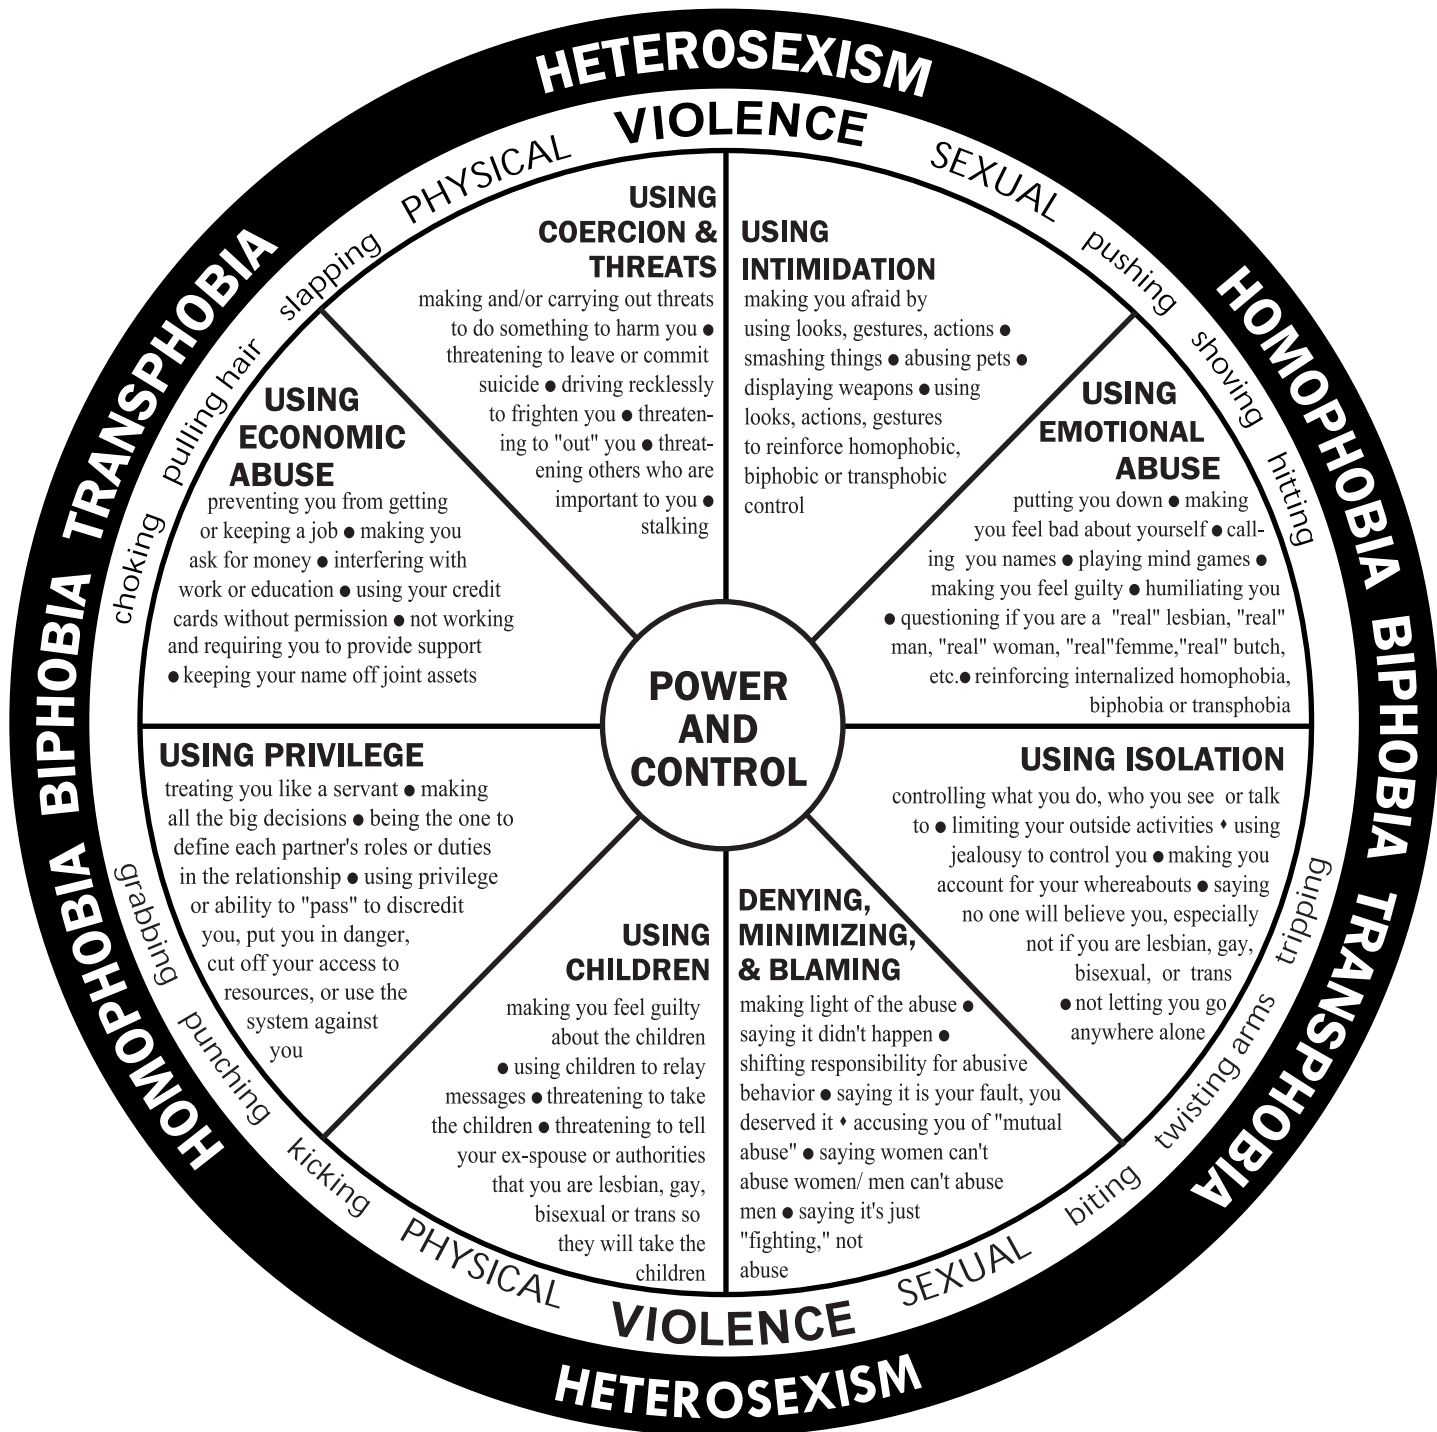

Power and Control Wheel for Lesbian, Gay, Bisexual and Trans Relationships

Developed by Roe & Jagodinsky

Adapted from the Power & Control and Equity Wheels developed by the Domestic Abuse Intervention Project • 206 West Fourth Street • Duluth, Minnesota 55806 • 218/722-4134